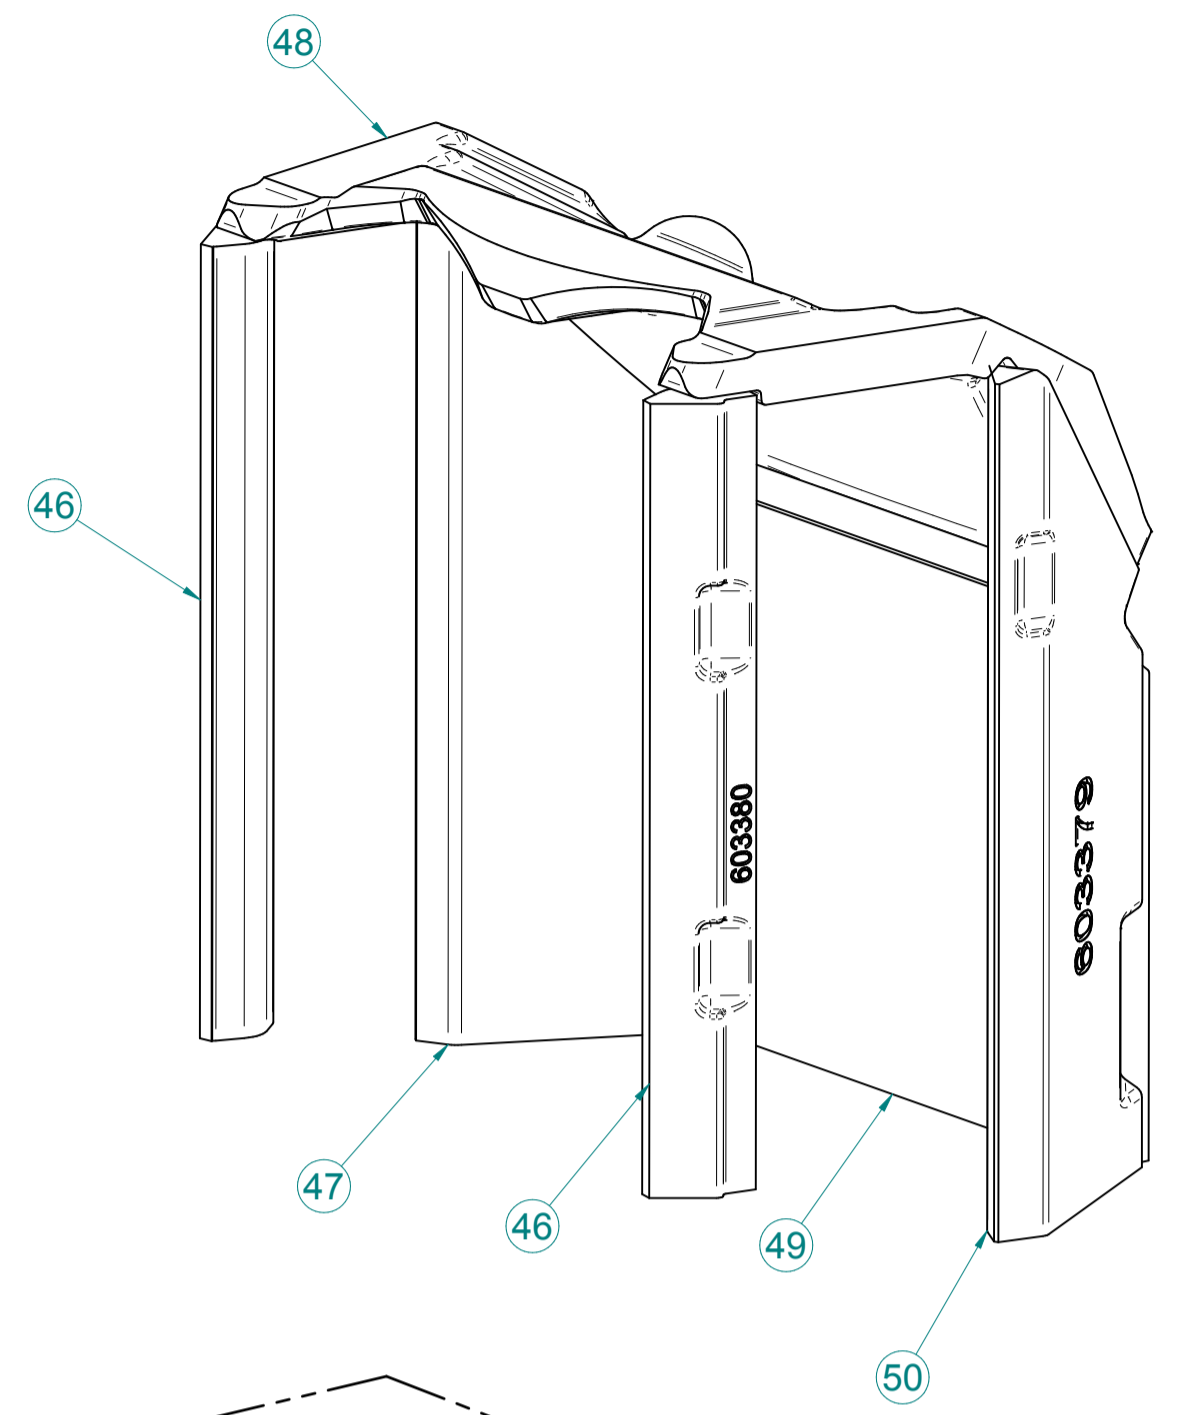

DETAIL A

DETAIL B

298130 Glaslucka komplett
298131 Gjutlucka komplett

Material Quality/Specification		Dimension (mm)		Mass (kg)
Revision note		Rev by	Rev checked by	Rev date
Production eng		Status	Designer	Date (yyyy-mm-dd)
Scale		Replaces		
Format		Drawing no		Rev
NIBE AB Sweden		C500 Style Explode		2015-08-07
Contura 500		ANN		2015-04-10
A1		11		-2