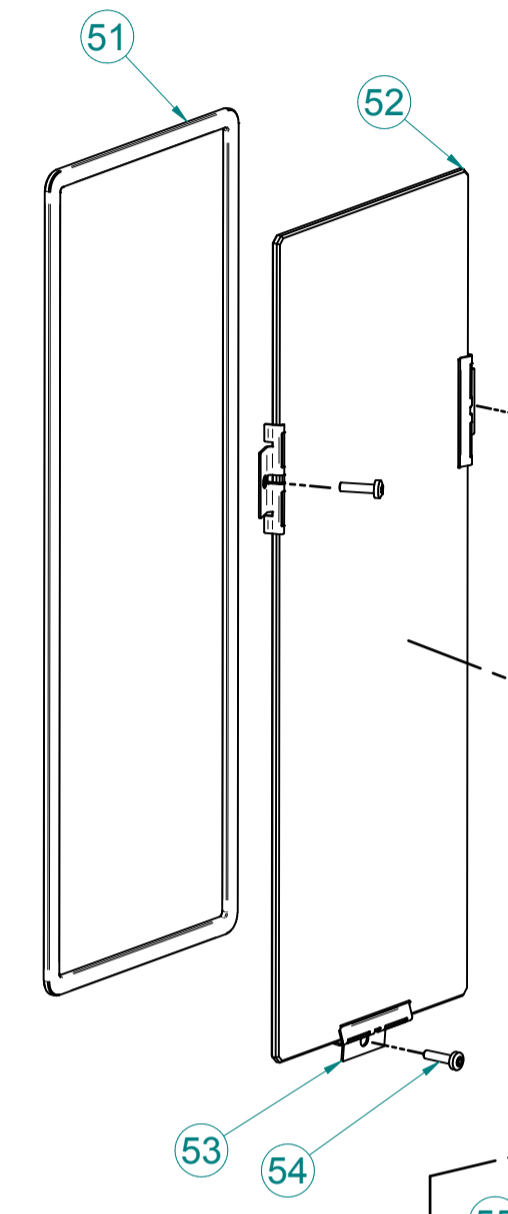

DETAIL A

DETAIL B

298130 Glaslucka komplett
298131 Gjutlucka komplett

Material Quality/Specification		Dimension (mm)		Mass (kg)
Revision note		Rev by	Rev checked by	Rev date
Production eng		Status	Designer	Date (yyyy-mm-dd)
Scale		Replaces		
Format		Drawing no		Rev
NIBE AB Sweden		C500 Style Explode		2015-08-07
Contura 500		ANN		2015-04-10
A1		11		-2